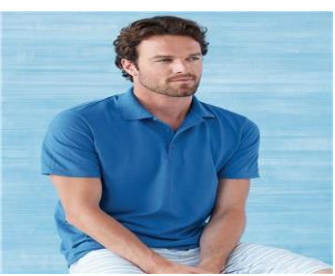

Polo Shirt Performance Wear 100% Poly W/ Redwood or ROG Logo Gildan 45800									
<i>Size</i>	S	M	L	XL	2XL	3XL	4XL	5XL	
<i>Cost</i>	$31.50				$34.50				
<i>Qty</i>									
<i>Color</i>	Black*Charcoal*Navy*Royal*Red								
	Name on Right Chest						$5.00		

$	-
$	-